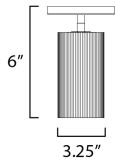

**MEASUREMENTS**

DIMENSION : 3.25" L x 3.25" W x 6" H x 8" Ext  
 MAX OAH : 4.75" W x 4.75" H  
 CANOPY : 4.75" W x 0.5" H x 4.75" L  
 HANGING WEIGHT : 2.2 lb

**LAMPING**

INPUT VOLTAGE : 120V  
 LUMENS : 810 Rated (700 Del.)  
 BULB : 1 x 7W LED GU10 , 7W Total  
 BULB INCLUDED : (Included)  
 DIMMABLE : Y  
 CRI : 90 CRI  
 COLOR\_TEMP : 3000K  
 LIGHTING\_DIRECTION : Directional